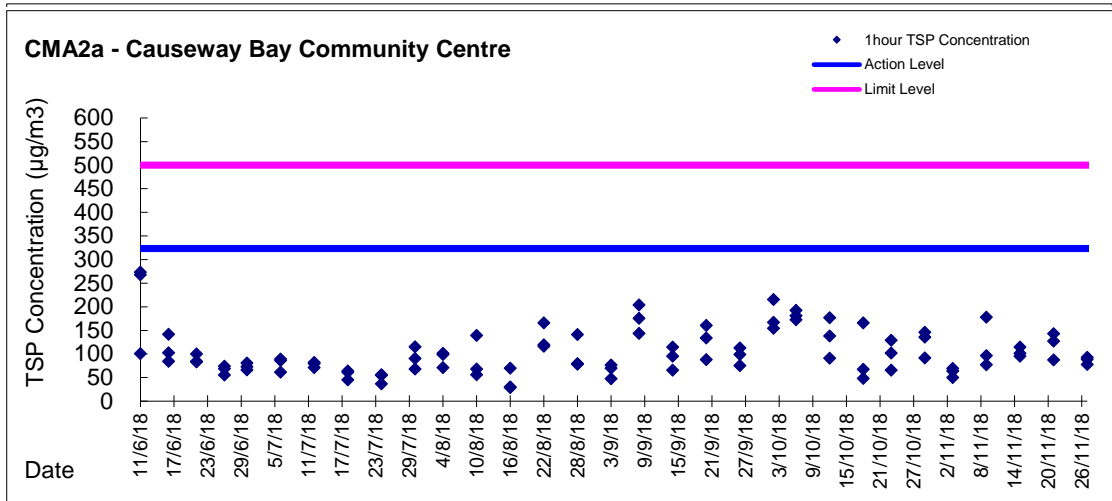

Graphic Presentation of 1 hour TSP Result

Graphic Presentation of 1 hour TSP Result

Graphic Presentation of 1 hour TSP Result

Graphic Presentation of 24 hour TSP Result

Graphic Presentation of 24 hour TSP Result

Graphic Presentation of 24 hour TSP Result