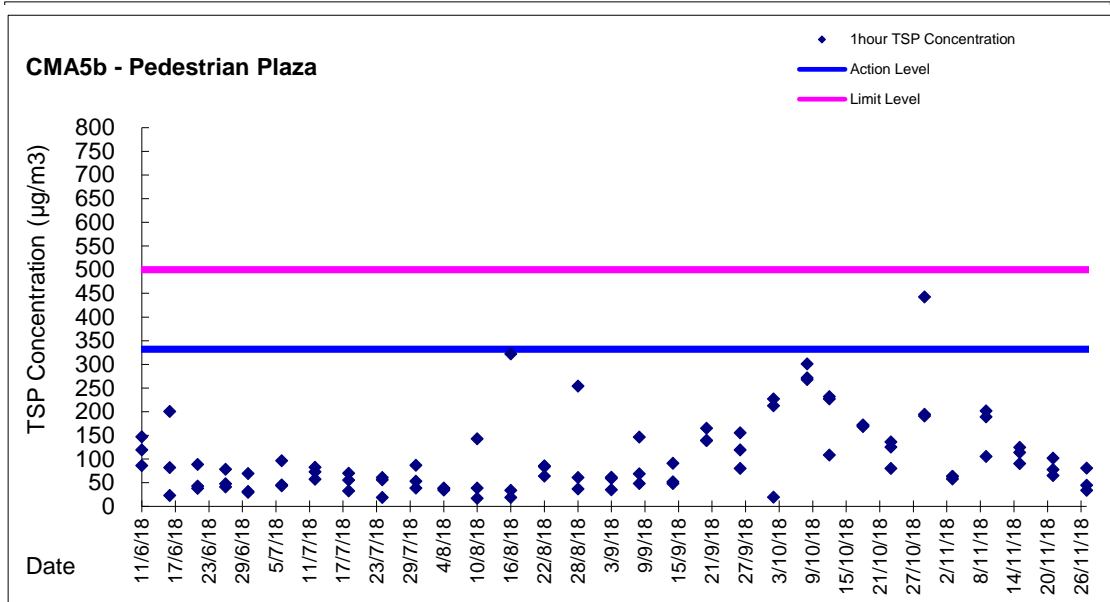

Graphic Presentation of 1 hour TSP Result

Graphic Presentation of 1 hour TSP Result

Graphic Presentation of 1 hour TSP Result

Graphic Presentation of 24 hour TSP Result

Graphic Presentation of 24 hour TSP Result

Graphic Presentation of 24 hour TSP Result