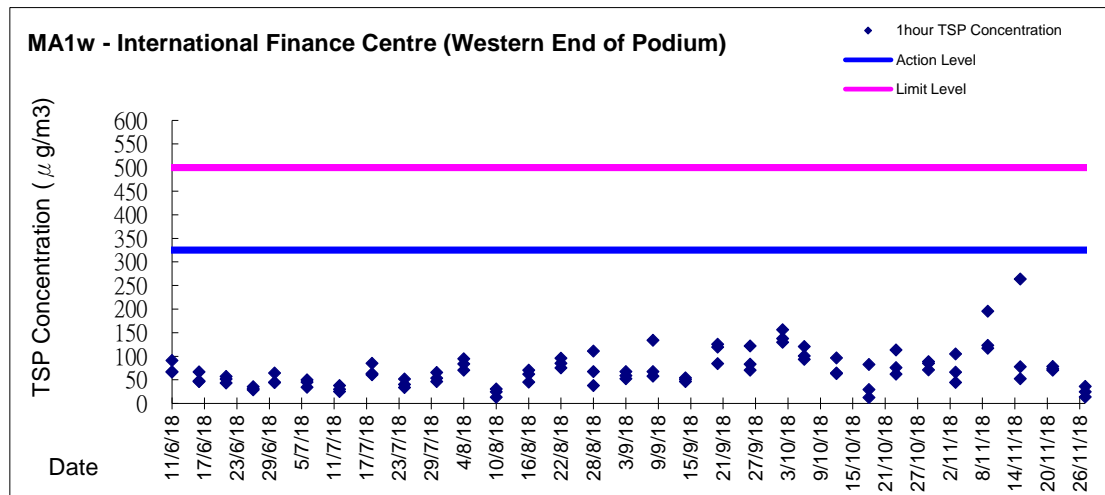

Graphic Presentation of 1 hour TSP Result

Graphic Presentation of 1 hour TSP Result

Graphic Presentation of 1 hour TSP Result

Graphic Presentation of 24 hour TSP Result

Graphic Presentation of 24 hour TSP Result

Graphic Presentation of 24 hour TSP Result