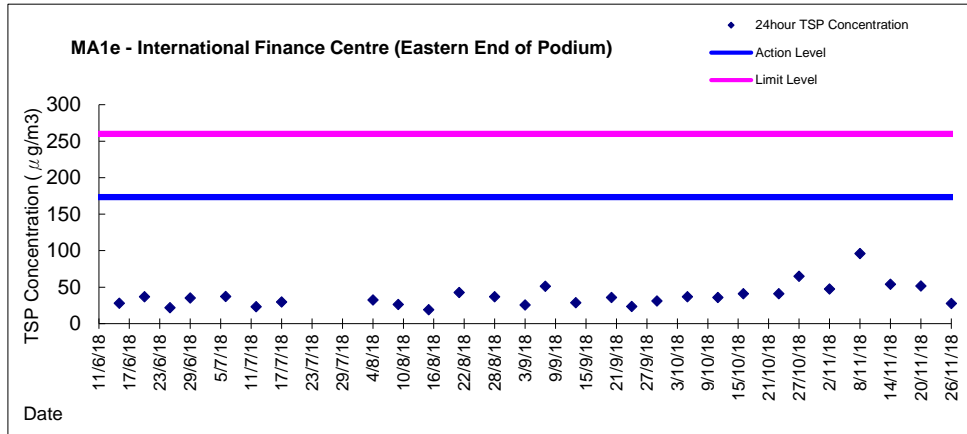

Graphic Presentation of 1 hour TSP Result

Graphic Presentation of 1 hour TSP Result

Graphic Presentation of 1 hour TSP Result

Graphic Presentation of 24 hour TSP Result

Graphic Presentation of 24 hour TSP Result

Graphic Presentation of 24 hour TSP Result