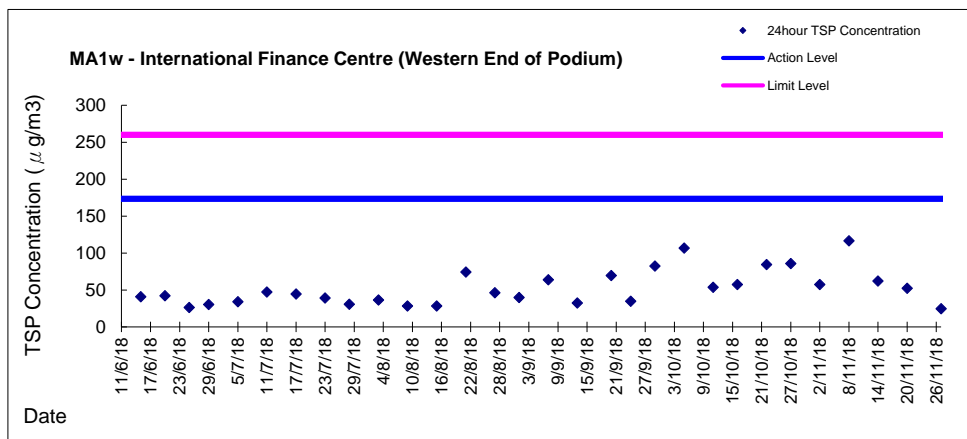

Graphic Presentation of 1 hour TSP Result

Graphic Presentation of 1 hour TSP Result

Graphic Presentation of 1 hour TSP Result

Graphic Presentation of 24 hour TSP Result

Graphic Presentation of 24 hour TSP Result

Graphic Presentation of 24 hour TSP Result