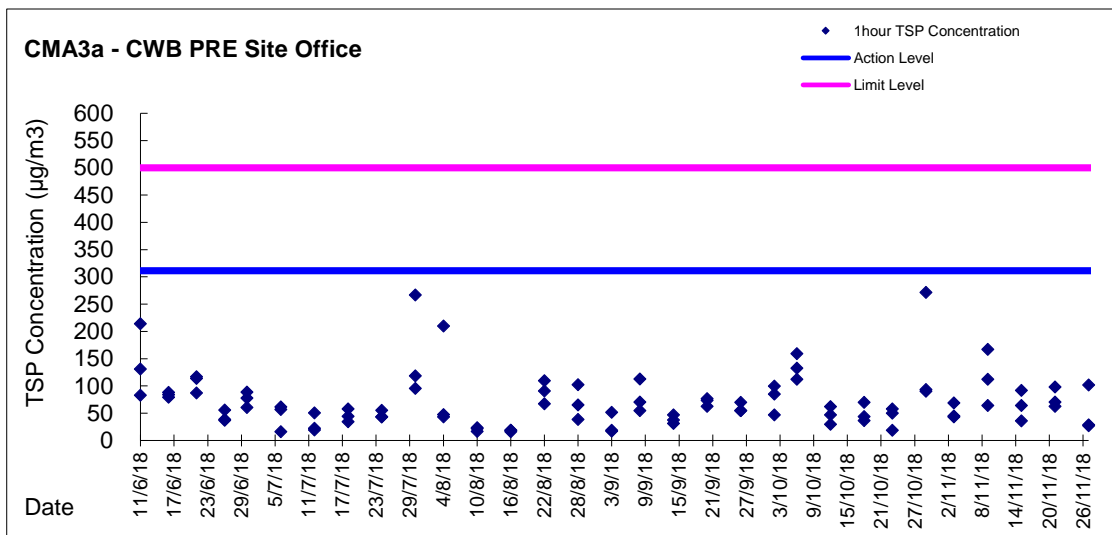

Graphic Presentation of 1 hour TSP Result

Graphic Presentation of 1 hour TSP Result

Graphic Presentation of 1 hour TSP Result

Graphic Presentation of 24 hour TSP Result

Graphic Presentation of 24 hour TSP Result

Graphic Presentation of 24 hour TSP Result