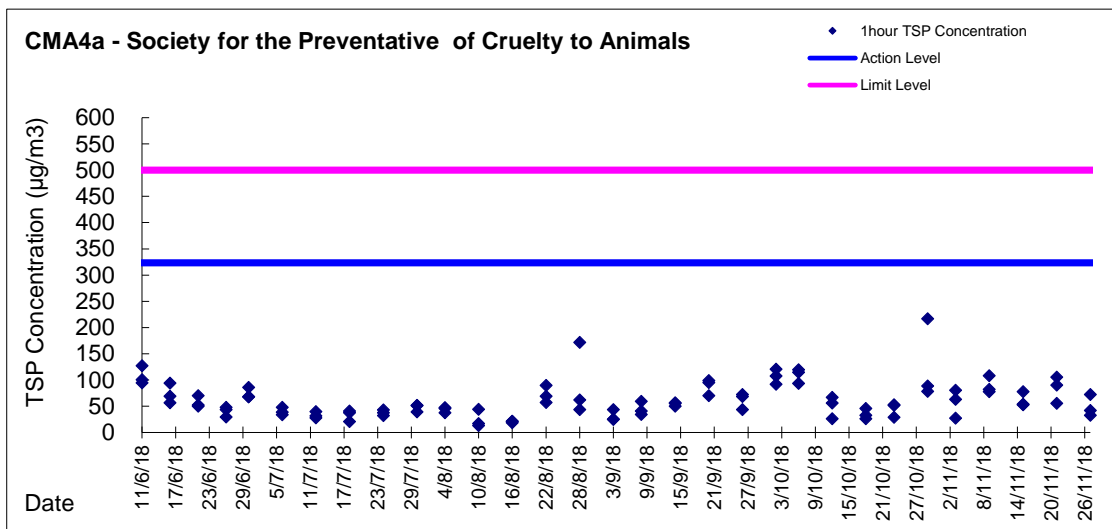

Graphic Presentation of 1 hour TSP Result

Graphic Presentation of 1 hour TSP Result

Graphic Presentation of 1 hour TSP Result

Graphic Presentation of 24 hour TSP Result

Graphic Presentation of 24 hour TSP Result

Graphic Presentation of 24 hour TSP Result