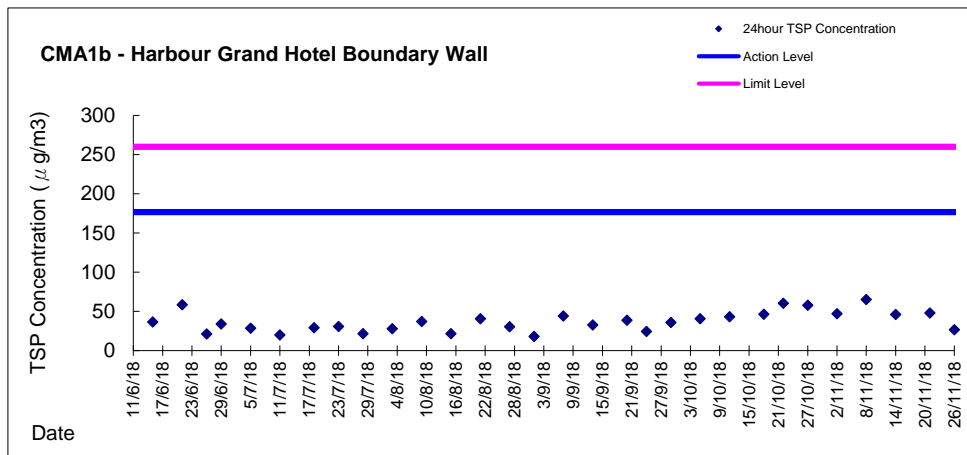

Graphic Presentation of 1 hour TSP Result

Graphic Presentation of 1 hour TSP Result

Graphic Presentation of 1 hour TSP Result

Graphic Presentation of 24 hour TSP Result

Graphic Presentation of 24 hour TSP Result

Graphic Presentation of 24 hour TSP Result