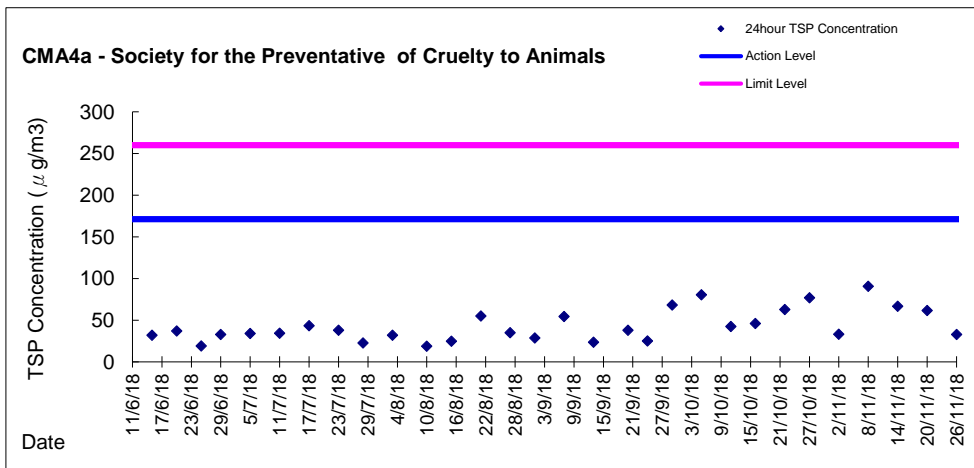

Graphic Presentation of 1 hour TSP Result

Graphic Presentation of 1 hour TSP Result

Graphic Presentation of 1 hour TSP Result

Graphic Presentation of 24 hour TSP Result

Graphic Presentation of 24 hour TSP Result

Graphic Presentation of 24 hour TSP Result