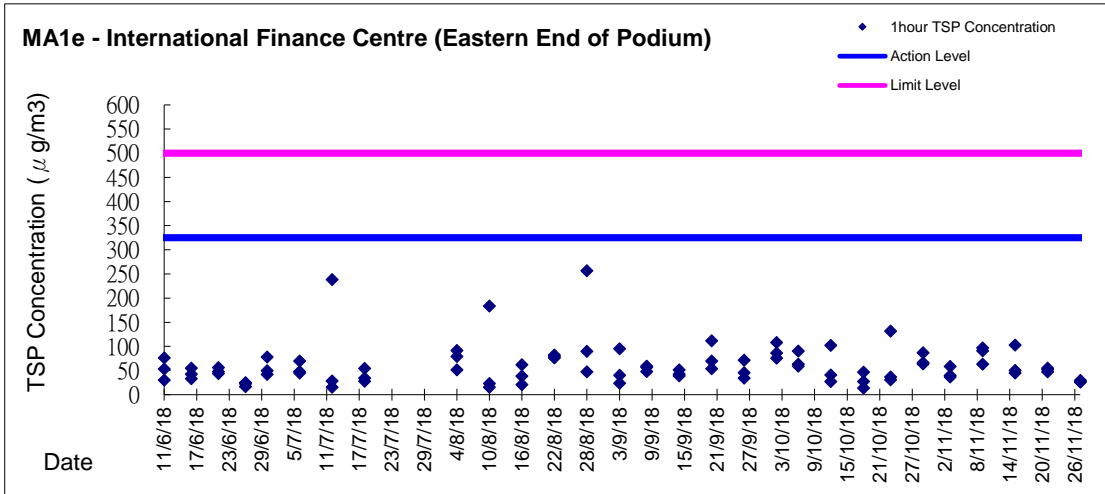

Graphic Presentation of 1 hour TSP Result

Graphic Presentation of 1 hour TSP Result

Graphic Presentation of 1 hour TSP Result

Graphic Presentation of 24 hour TSP Result

Graphic Presentation of 24 hour TSP Result

Graphic Presentation of 24 hour TSP Result