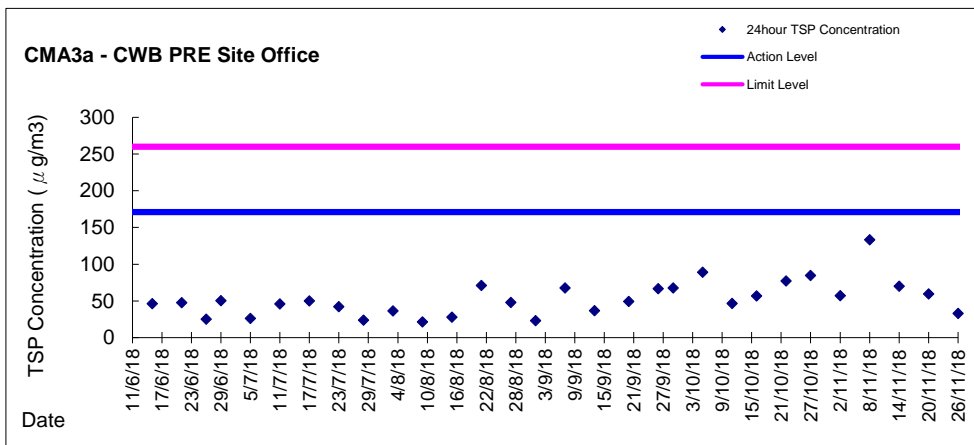

Graphic Presentation of 1 hour TSP Result

Graphic Presentation of 1 hour TSP Result

Graphic Presentation of 1 hour TSP Result

Graphic Presentation of 24 hour TSP Result

Graphic Presentation of 24 hour TSP Result

Graphic Presentation of 24 hour TSP Result