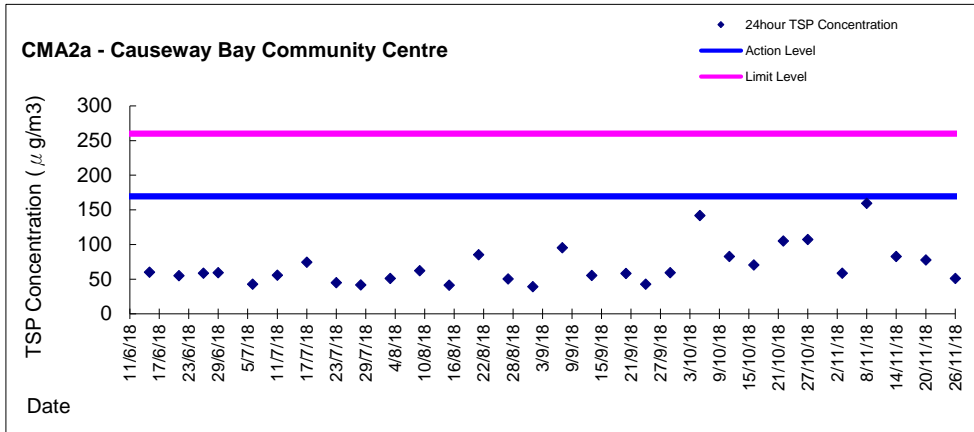

Graphic Presentation of 1 hour TSP Result

Graphic Presentation of 1 hour TSP Result

Graphic Presentation of 1 hour TSP Result

Graphic Presentation of 24 hour TSP Result

Graphic Presentation of 24 hour TSP Result

Graphic Presentation of 24 hour TSP Result