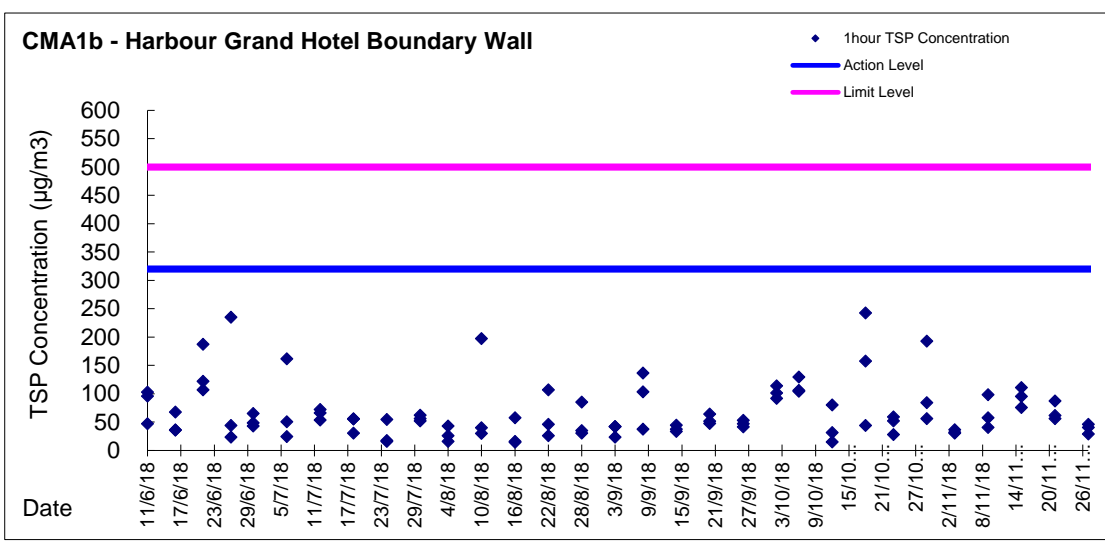

Graphic Presentation of 1 hour TSP Result

Graphic Presentation of 1 hour TSP Result

Graphic Presentation of 1 hour TSP Result

Graphic Presentation of 24 hour TSP Result

Graphic Presentation of 24 hour TSP Result

Graphic Presentation of 24 hour TSP Result